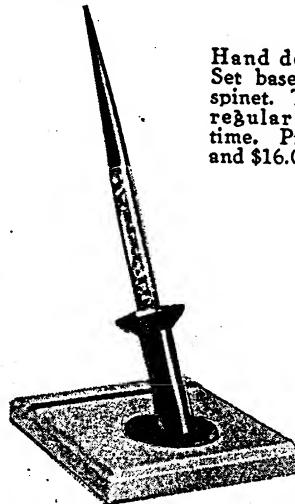

SHEAFFER'S LEADS

Sheaffer Blue Label leads write smoother, last longer, are stronger and more satisfactory in every way. Priced 15c per box. Others at 10c per box. Colors: red, blue and black.

SHEAFFER'S
Oversize Checking
BLACK LEADS

SHEAFFER'S LIFETIME Fountain Pen Desk Sets

The Executive, double desk set No. 17. Base of crystal plate glass, 10 x 5½ x 1 inch. Fitted with matched Sheaffer Lifetime fountain pens. Price \$30.00. Other sets as low as \$7.50.

Gift Sets of matched pens and pencils are ideal for every gift occasion. Packed in beautiful gift cases. Prices range from \$8.00 up. Furnished in both metal and Radite. Lifetime sets \$10.75 up.

Hand decorated Desk Set bases for Mi-lady's spinet. The pen is the regular Sheaffer Lifetime. Priced at \$15.00 and \$16.00.